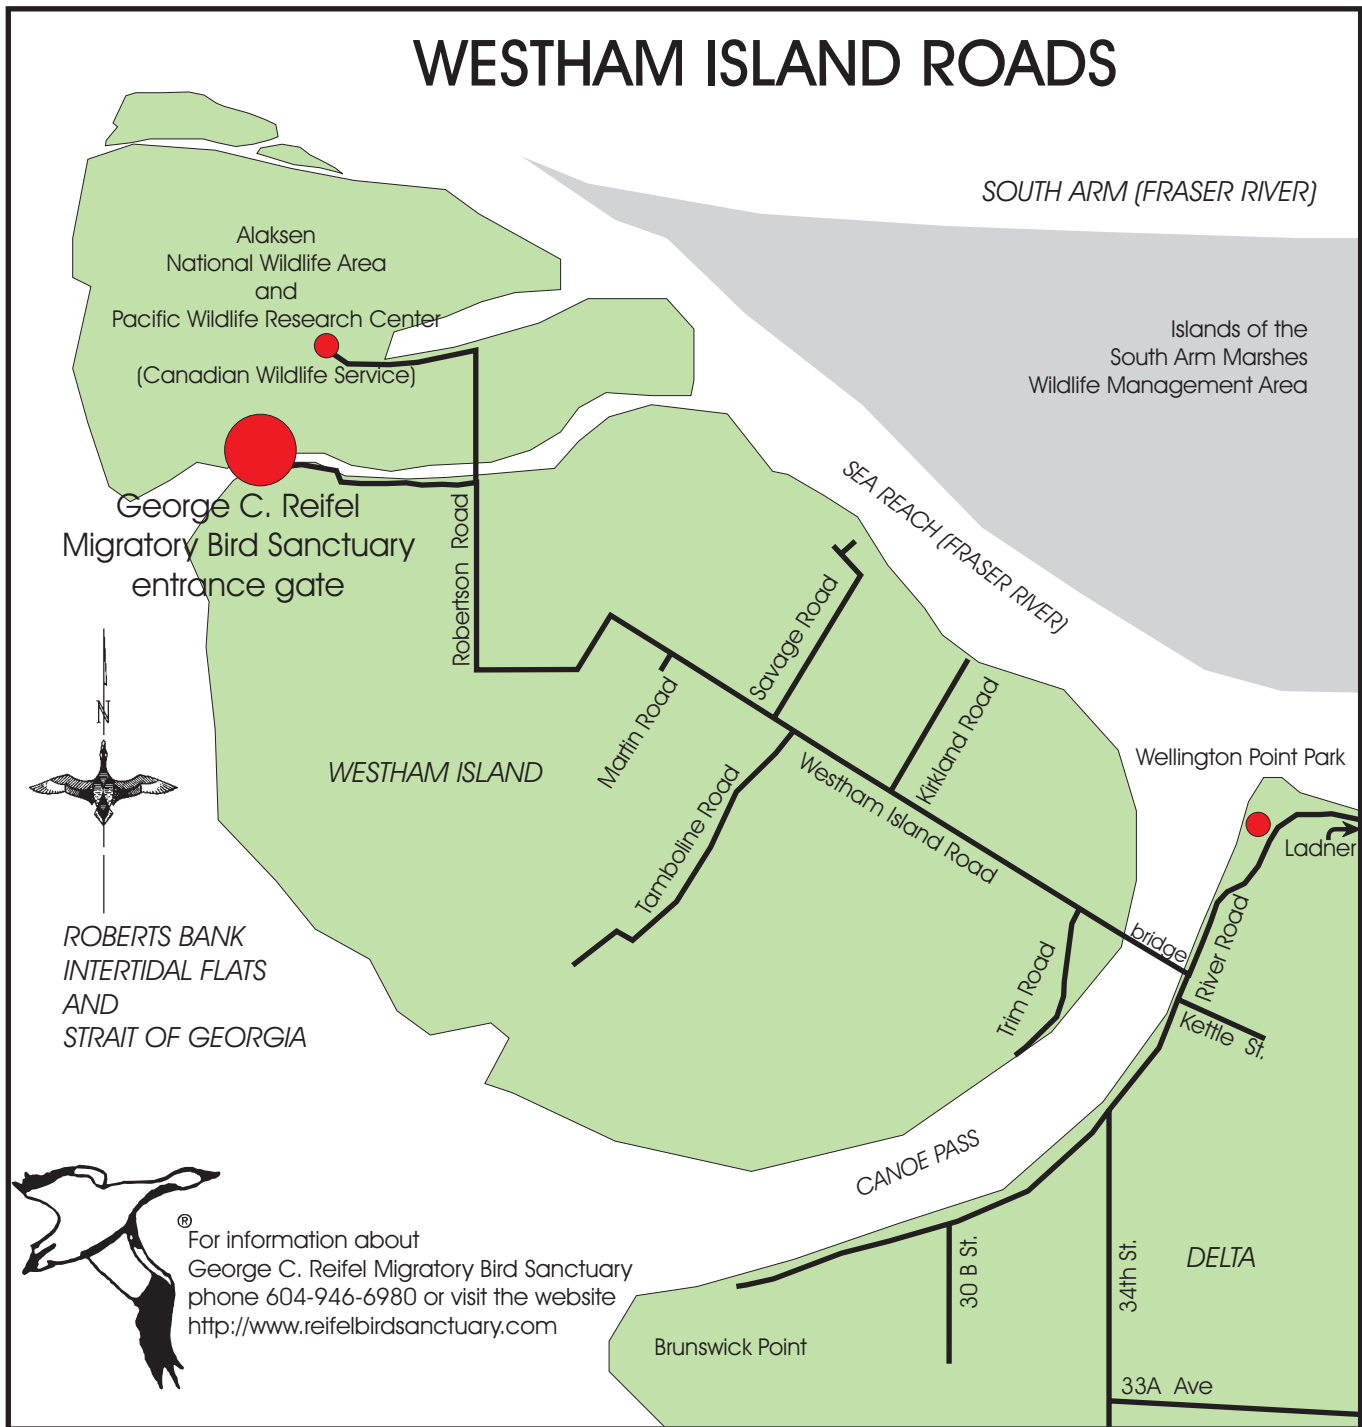

WESTHAM ISLAND ROADS

Sign at the entrance to the Sanctuary driveway

Gates to the adjacent National Wildlife Area

Local farmers often sell produce fresh from fields.

The Westham Island bridge connects to River Road.